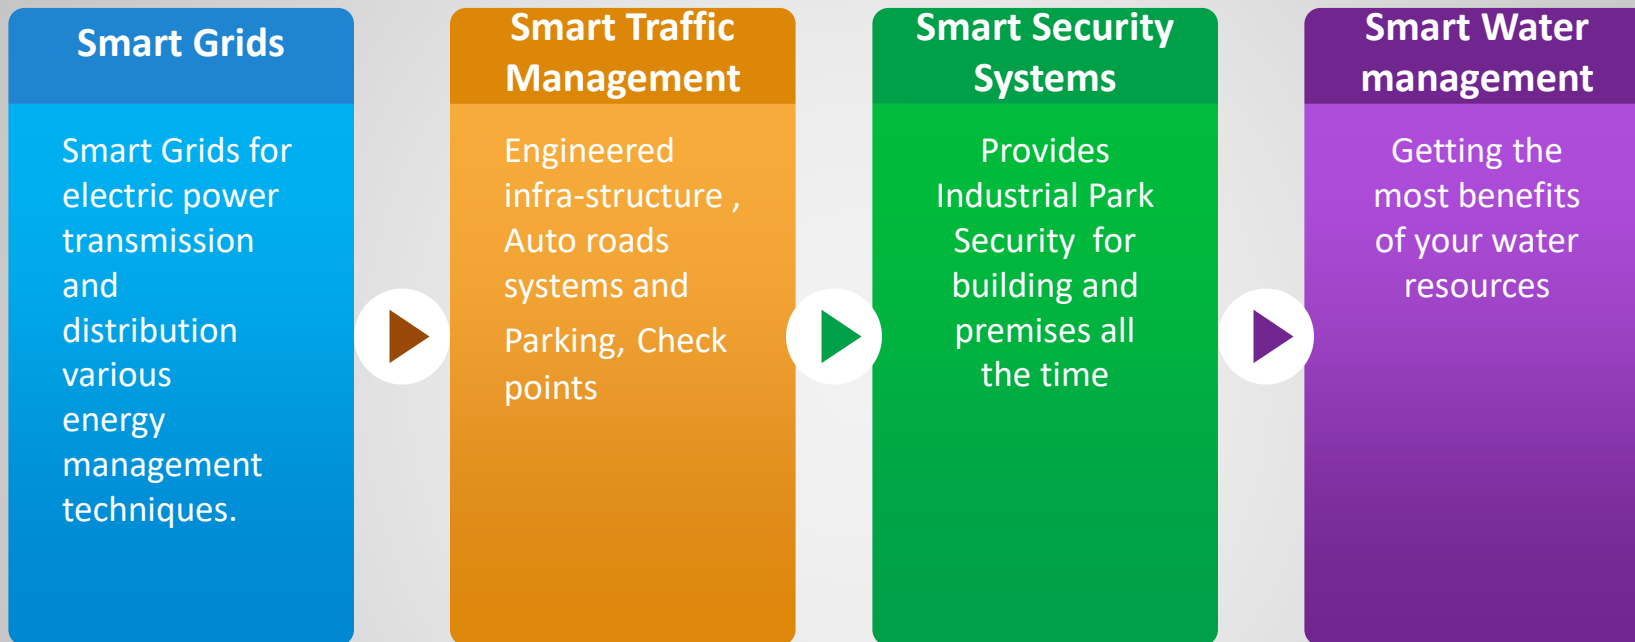

I-Capital (Smart Industrial Park)

- Now a days More people, More traffic, More pollution, More energy consumption, More water usage, More waste,

- Smart Industrial Complex support in managing your economic and environmental needs and help you to cope with these issues

Industrial Park Smart Solutions

Utilities management System

(Electricity, Water , waste water and Gas)

Safe

Central alarm management including Scenarios.

Secured

Full traceability for access industrial city with whole integration of Unified operation Center.

Connected with Smart Services

Asset performance Management System to ensure resources availability 24/7 keeping your assets healthy